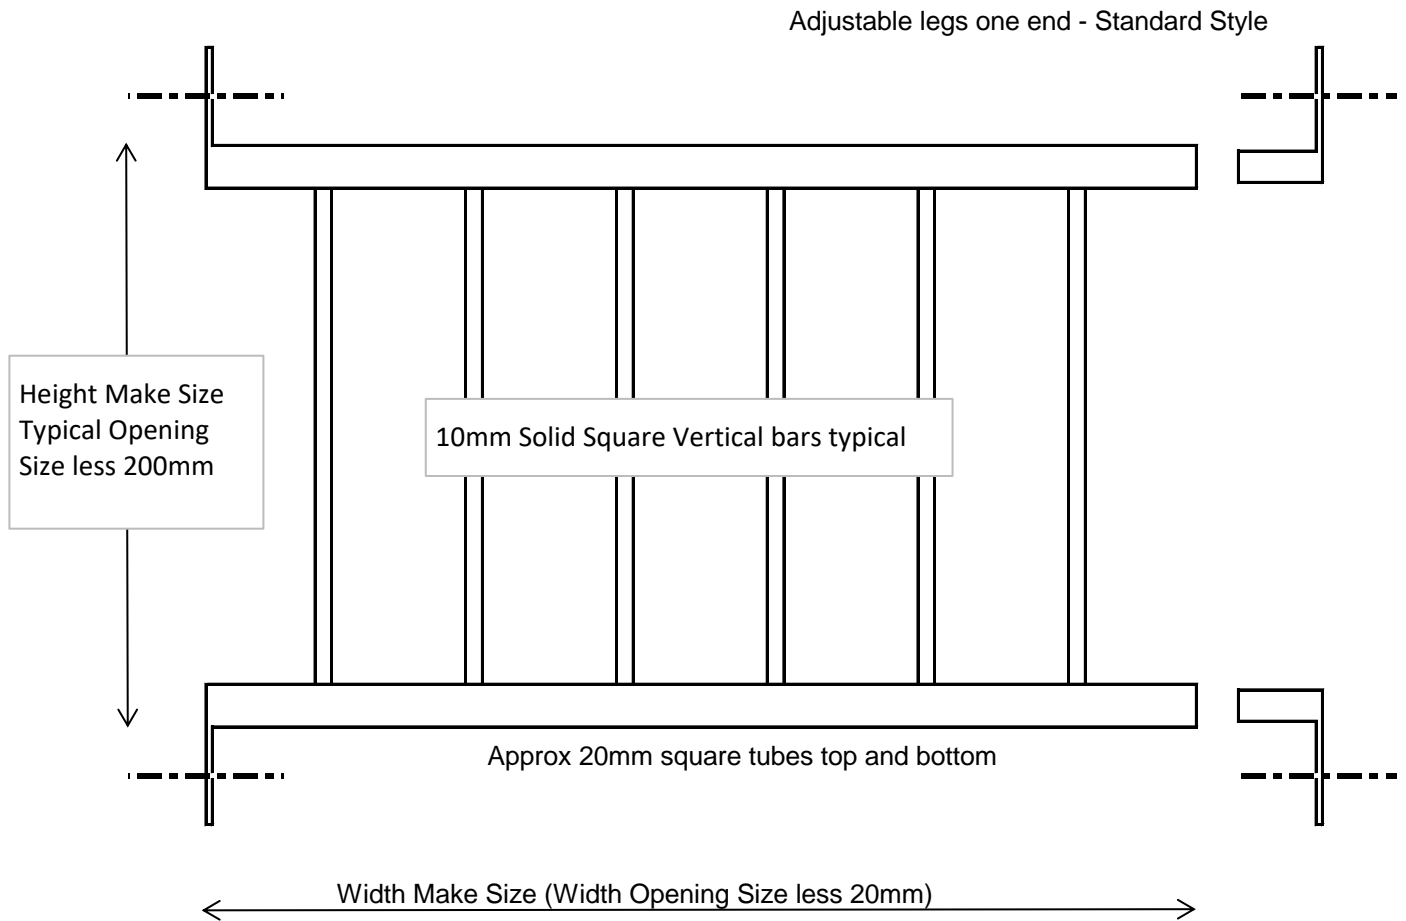

Reveal Fit Steel Welded Window Grilles

Note: number of vertical bars for demonstration only - typical spacing between 100mm and 120mm depends upon width and bar location alignments