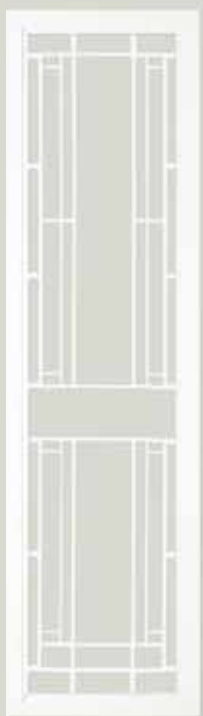

COLONIAL CASTINGS

SAFETY SCREEN DOORS & GRILLS

COLONIAL CASTINGS

HINGED DOORS

SP14AB

SP18AB

SP29AB

SP31AB

SP50AB

SP34AB

SP35AB

SP17

SP36

SP51AB

SP52

SP53