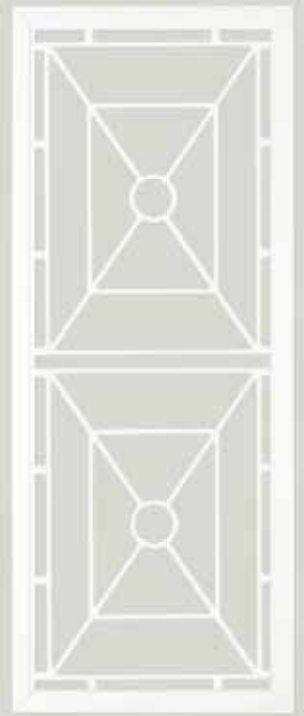

COLONIAL CASTINGS

HINGED DOORS

SP30