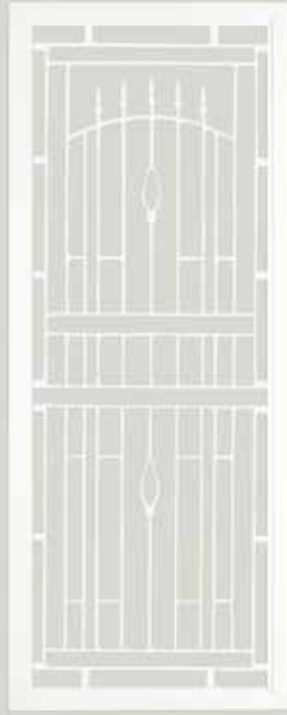

COLONIAL CASTINGS

SAFETY SCREEN DOORS & GRILLS

COLONIAL CASTINGS

HINGED DOORS

SP14AB

SP18AB

SP29AB

SP31AB